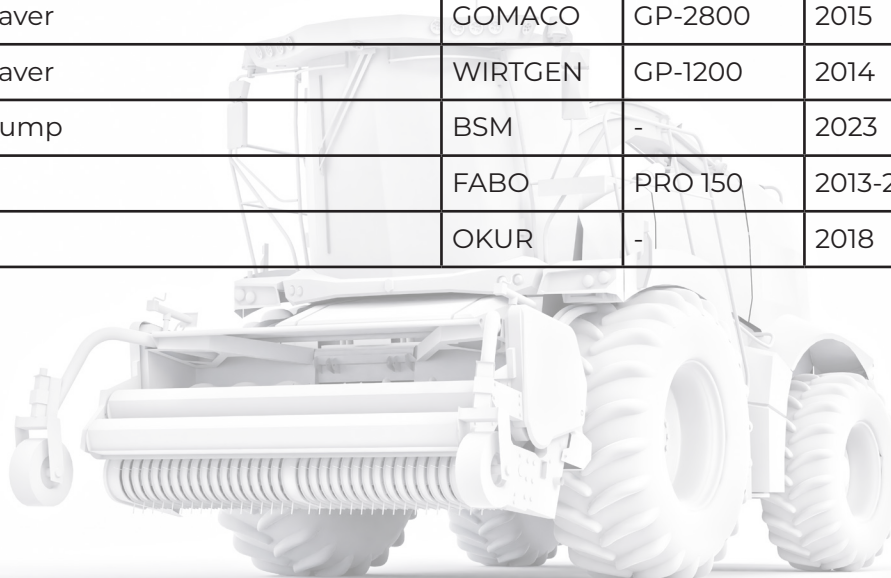

MACHINERY PARK

No	Equipment Type	Brand	Model	Year	Quantity
1	Asphalt Paver	VOLVO	6820D	2013-2014	2
2	Asphalt Paver	BOMAG	BF800C	2015	2
3	Asphalt Paver	VÖGELE	1900-2	2013	1
4	Asphalt Roller	BOMAG	BW 154 AD	2014	8
5	Asphalt Roller	BOMAG	BW 190 AD	2017	6
6	Back Hoe Loader	HİDROMEK	3CX	2022	4
7	Back Hoe Loader	MST	M642 PLUS	2022	5
8	Back Hoe Loader	JCB	3CX	2012	4
9	Batch Plant	PLUS MIX	100	2022-2023	4
10	Batch Plant	PLUS MIX	60	2021	1
11	CONCRETE BATCHING PLANT	MEKA	K-140	2020	1
12	MOBILE CONCRETE BATCHING PLANTS	MEKA	M 100	2021	2
13	Concrete Cutting Machine	CEDIMA	CF-5030 D	2016-2022	4
14	Concrete Cutting Machine	CEDIMA	CF-2116 D	2014-2022	17
15	Concrete Cutting Machine	CEDIMA	CF-3000	2016-2022	7
16	Concrete Cutting Machine	PALME	PD15	2017-2022	7
17	Concrete Cutting Machine	PALME	PD10	2016-2022	9
18	Concrete Paver	G&Z	S600	2008	1
19	Concrete Paver	GOMACO	GP-2800	2015	1
20	Concrete Paver	WIRTGEN	GP-1200	2014	1
21	Concrete Pump	BSM	-	2023	6
22	Crusher	FABO	PRO 150	2013-2015	3
23	Distributor	OKUR	-	2018	2

No	Equipment Type	Brand	Model	Year	Quantity
24	Cold Milling Machine	WIRTGEN	W 120 Ri	2015	2
25	Excavator (Crawler) 27 Ton	DEVELON	DX225LC-7	2023	5
26	Excavator (Crawler)	HİDROMEK	HMK 220 LC	2013-2014	2
27	Excavator (Crawler) 50 Ton	SANY	SY500H	2023	2
28	Excavator (Wheel)	HİDROMEK	HMK140W	2021	2
29	Excavator (Wheel)	HİDROMEK	HMK200W	2021	2
30	Excavator (Wheel)	DEVELON	DX225LC-7	2023	1
31	Excavator (Wheel)	HYUNDAI	R170W-9	2015	1
32	Excavator (Wheel)	HYUNDAI	R170W-9	2014	3
33	Forklift	SPARTEK	-	2021	6
34	Graider	CAT	906K-907K	2015	8
35	Loader	CAT	906K-907K	2018	5
36	Loader	HİDROMEK	HMK 600 MG	2010-2014	3
37	Mechanic Plant	UMMANMAK	600 TON HRS	2020	1
38	ROK	SANDVIK	DX 800	2016	1
39	Soil Roller	BOMAG	BW 212 D-40	2010	6
40	Telehandler	MST	ST935	2021	1
41	Transmixer	MERCEDES	-	-	13
42	Truck (12-14 M ³)	MAN	-	2011-2019	15
43	Truck (12-14 M ³)	KAMAZ	-	2007-2013	88
44	Truck (12-14 M ³)	FORD	-	2022-2023	15
45	Water Tanker	-	-	2010-2018	5
46	Vehicle - Pick Up	-	-	2015-2023	15